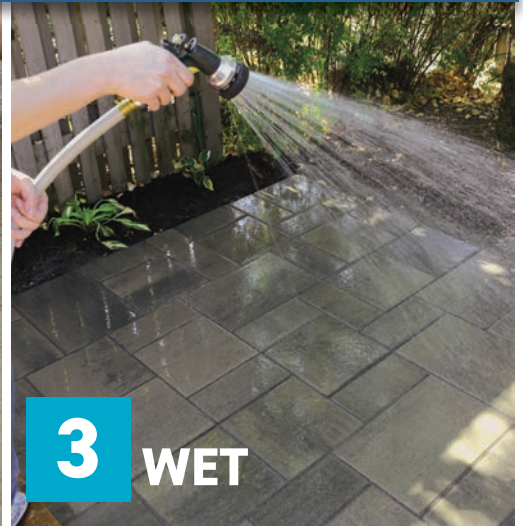

EZSAND® POLYMERIC SAND

Techniseal® offers you the ultimate solution with the installation of Polymeric Sand for paver joints.

STEP-BY-STEP

1 2 3

For 40 years, Techniseal has been the most trusted brand for homeowners and landscaping professionals.

CHARACTERISTICS & ADVANTAGES

CHARACTERISTICS

2 sand colors

35 lb bags

For general residential use: driveways, patios, walkways, interlocking pavers

ADVANTAGES

Inhibits weed growth

Deters ants and other insects

Eliminates joint erosion

Durable

3 EASY STEPS

BEFORE & AFTER